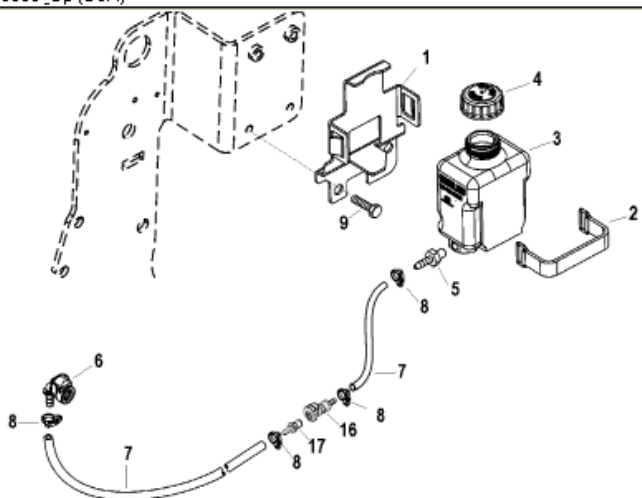

Parts List						
Ref	Class	Part	Description	Qty	Comment	Footnote
1		860065A	BRACKET KIT, Lube Monitor Rese	1	(Closed Cooling)	
2		808023T	STRAP, Reservoir Retainer	1		
3		806193A46	LUBE BOTTLE, Lube Monitor	1	(Closed Cooling)	
4	36	806727	CAP, Lube Reservoir	1		
5	22	808624	CONNECTOR, Lube Reservoir	1		
6	22	861163	QUICK CONNECTOR, (90 Degree)	1		
7	32	19409 71	HOSE, (54.00 Inches Bulk) (.25 Inc	1		
8	54	41582 5	CLAMP, Nylon, Hose	AR		
9	10	98261	SCREW, (.375-16 x .750)	2		
10		865175T	BRACKET, Lube Monitor Reservoir	1	(Standard Cooling)	
11		806193A47	RESERVOIR, Lube Monitor	1	(Standard Cooling)	
12	36	806727	CAP, Lube Reservoir	1		
13	22	85439001	CONNECTOR, Male, Lube Reservoir	1		
14	10	828552	SCREW, (.375-16 x .500)	1		
15	11	826709 8	NUT, (.250-20)	1		
16	22	865379	FITTING, Female	1		
17	22	865191	FITTING, Male	1		